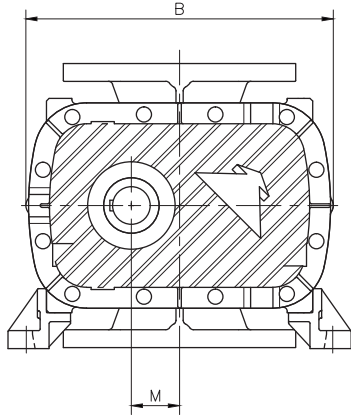

DIMENSIONE D'INGOMBRO / Overall dimensions
SOFFIATORE 163 ÷ 883 Flusso verticale
Blower 163 ÷ 883 Vertical flow

TRAVAINI
PUMPS USA
Liquid Ring & Rotary Vane Vacuum Pumps and Systems

200 Newsome Drive
Yorktown, VA 23693
1-800-535-4243
www.Travaini.com

Drive end view / Vista lato comando