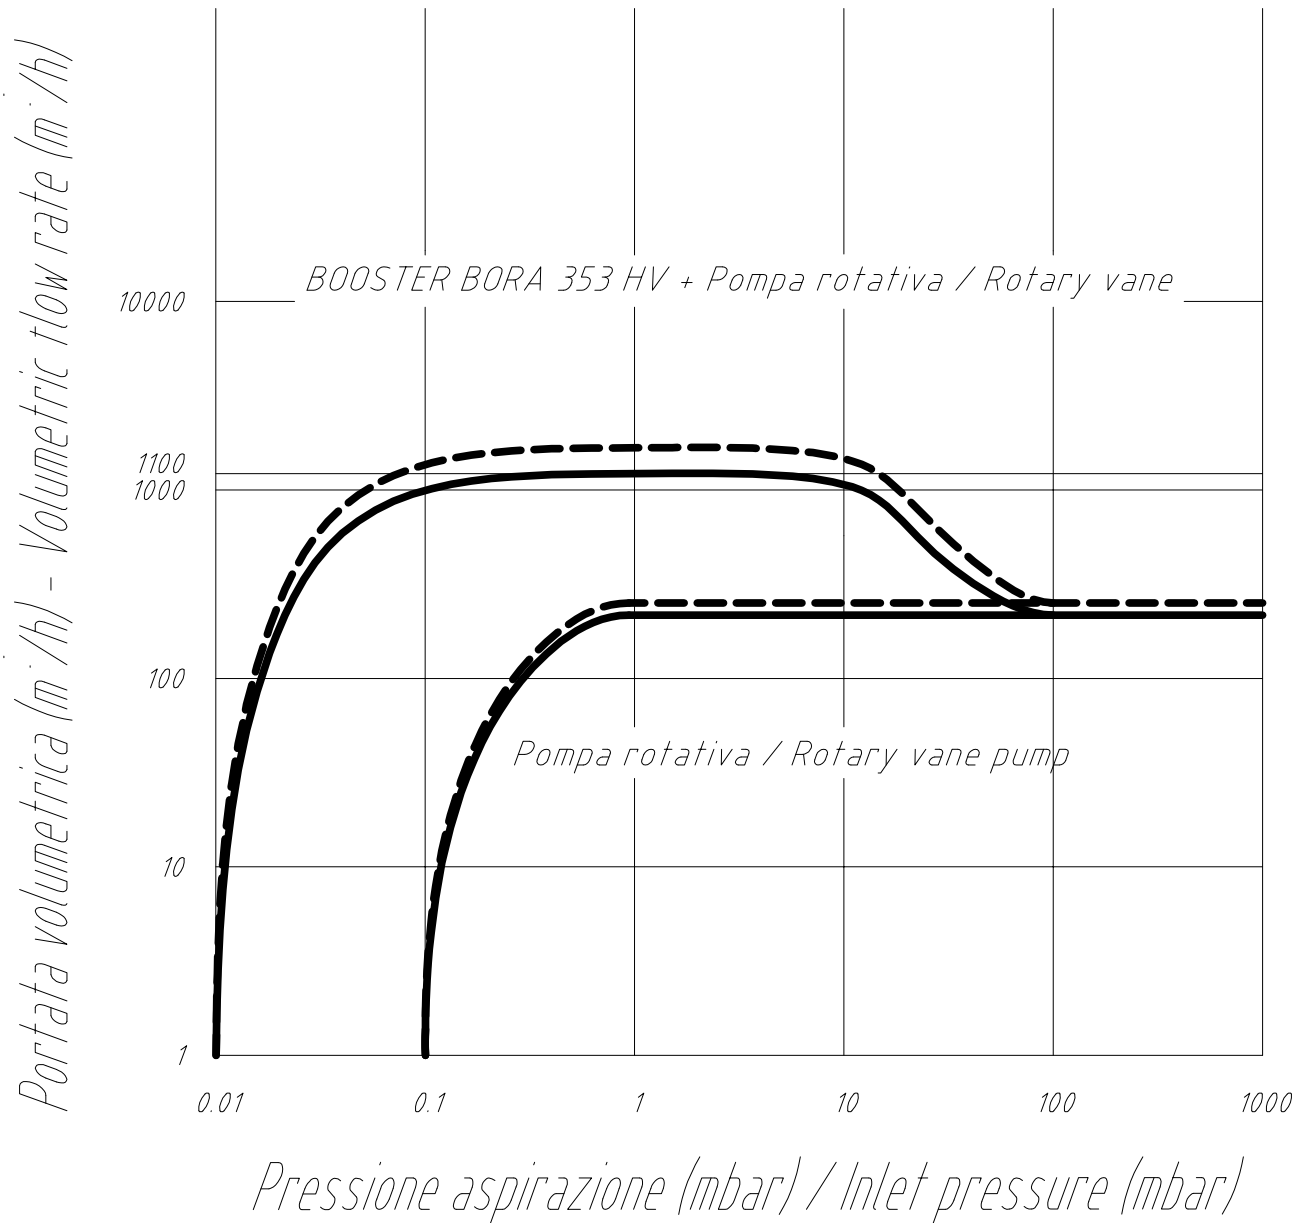

**TRAVAINI
PUMPS USA**
Liquid Ring & Rotary Vane Vacuum Pumps and Systems

200 Newsome Drive
Yorktown, VA 23693
1-800-535-4243
www.Travaini.com

BORA 353 HV

— Prestazioni a 3000 rpm (50 Hz) / Performances @ 3000 rpm (50 Hz)
- - - Prestazioni a 3600 rpm (60 Hz) / Performances @ 3600 rpm (60 Hz)

Rapporto portata booster/portata pompa = 4
Booster/pump flow rate ratio = 4