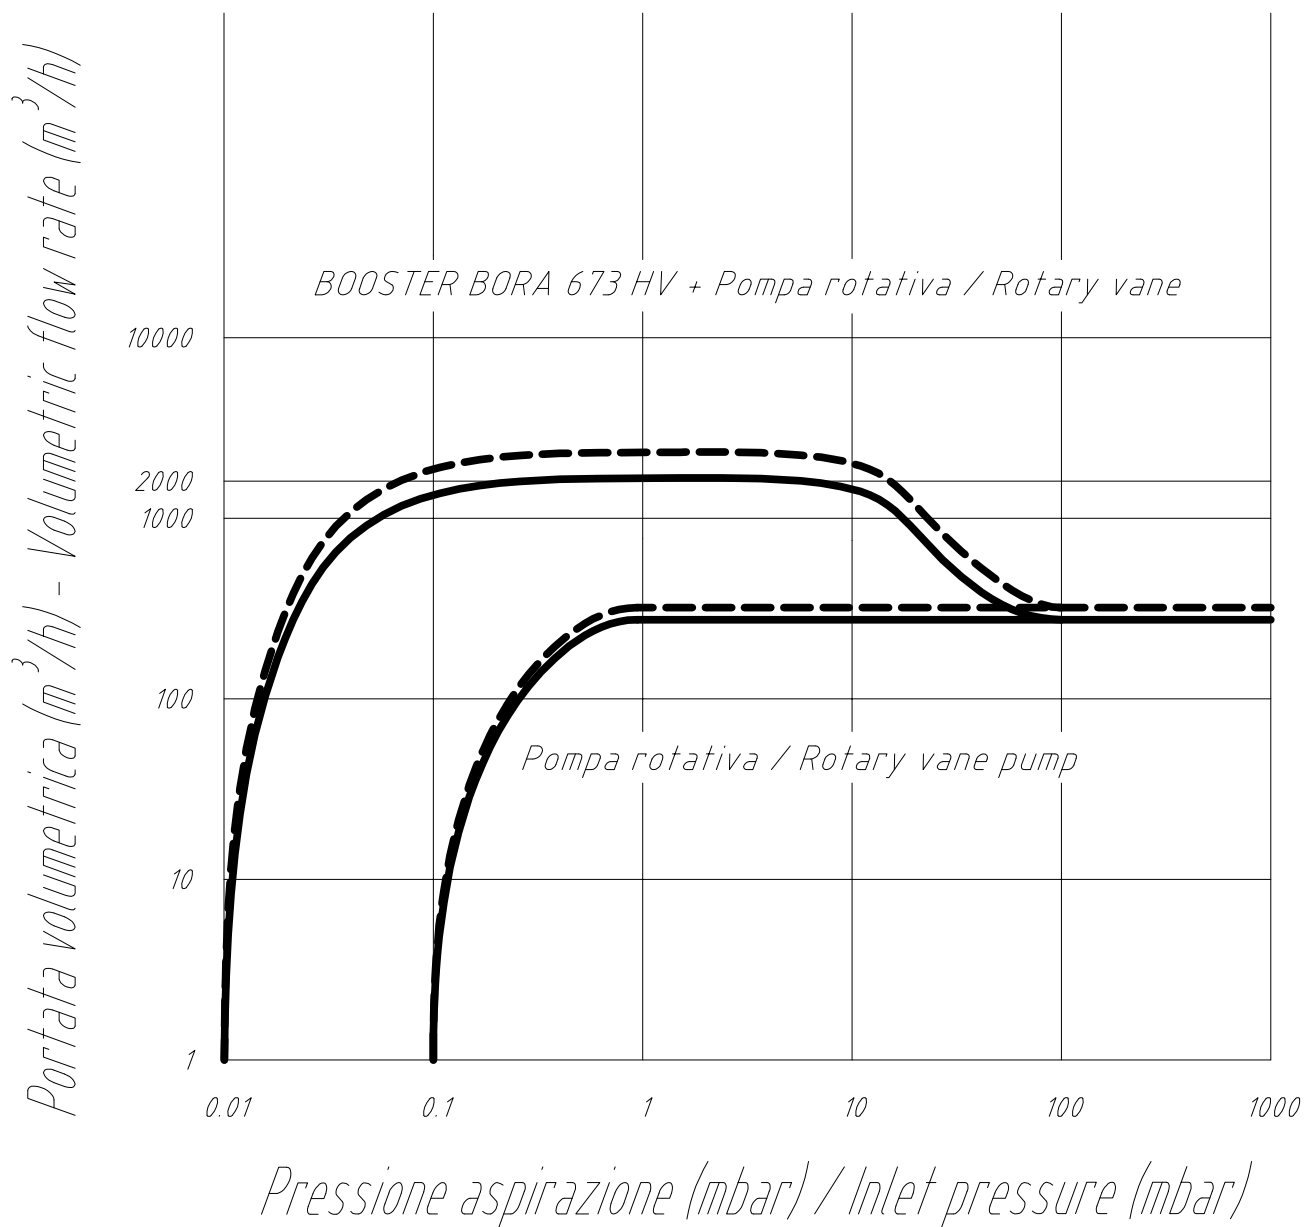

**TRAVAINI
PUMPS USA**

Liquid Ring & Rotary Vane Vacuum Pumps and Systems

200 Newsome Drive
Yorktown, VA 23693
1-800-535-4243
www.Travaini.com

BORA 673 HV

— Prestazioni a 3000 rpm (50 Hz) / Performances @ 3000 rpm (50 Hz)
- - - Prestazioni a 3600 rpm (60 Hz) / Performances @ 3600 rpm (60 Hz)

Rapporto portata booster/portata pompa = 4
Booster/pump flow rate ratio = 4