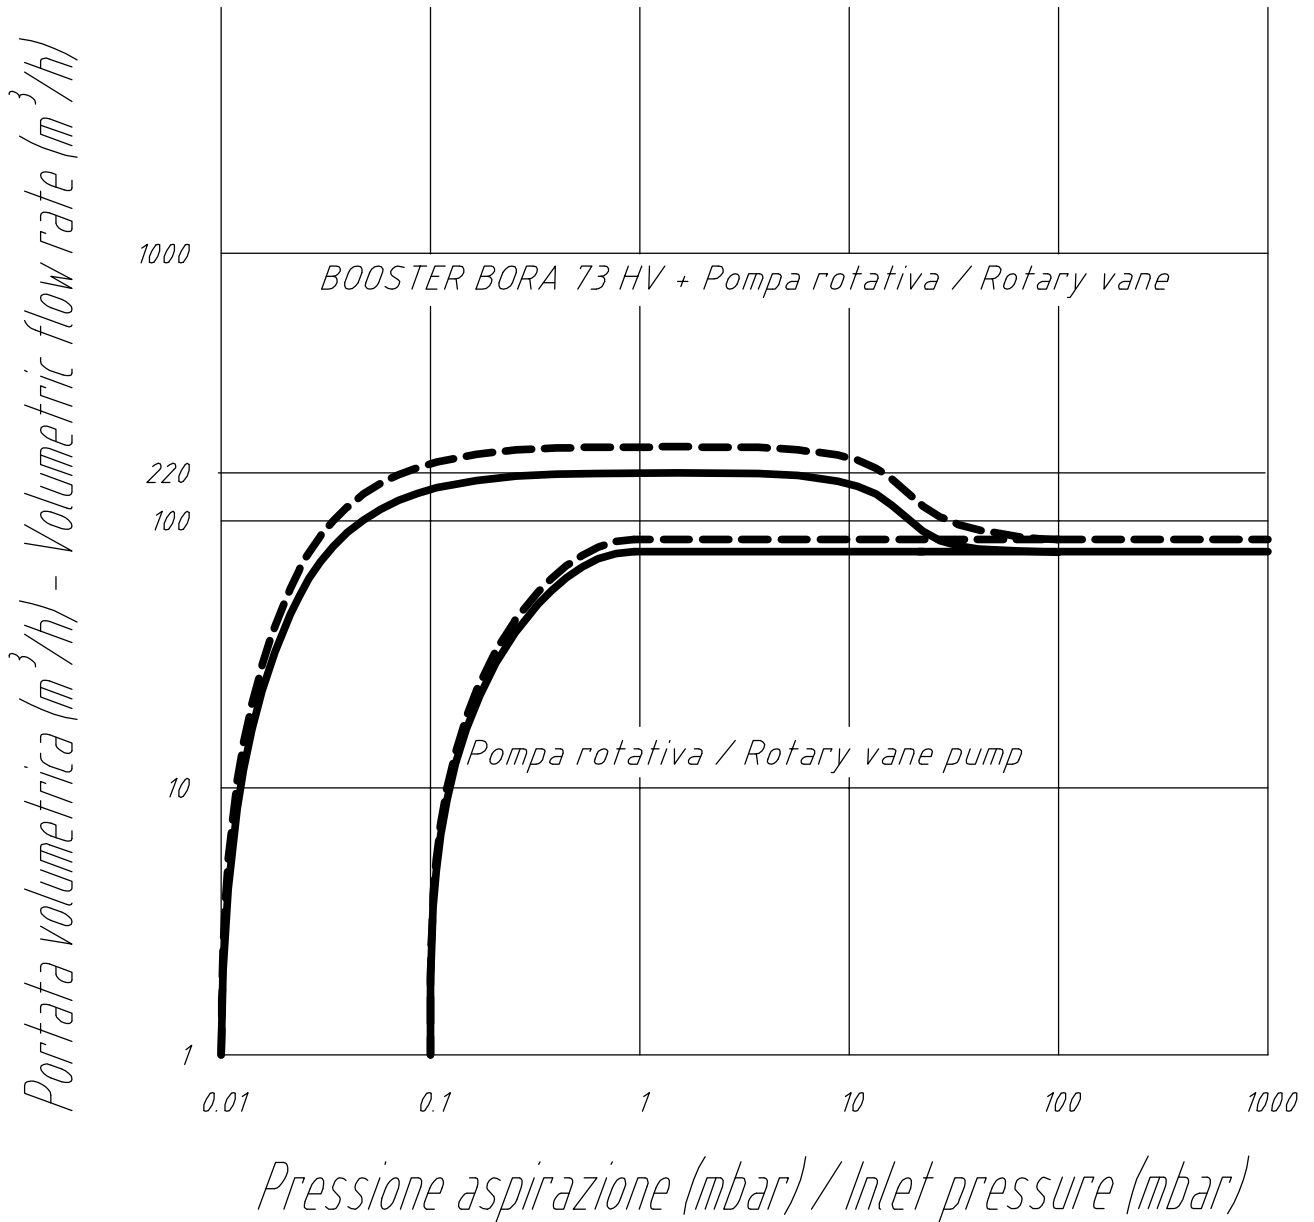

TRAVAINI
PUMPS USA

Liquid Ring & Rotary Vane Vacuum Pumps and Systems

200 Newsome Drive
Yorktown, VA 23693
1-800-535-4243
www.Travaini.com

BORA 73 HV

— Prestazioni a 3000 rpm (50 Hz) / Performances @ 3000 rpm (50 Hz)
- - - Prestazioni a 3600 rpm (60 Hz) / Performances @ 3600 rpm (60 Hz)

Rapporto portata booster/portata pompa = 4
Booster/pump flow rate ratio = 4