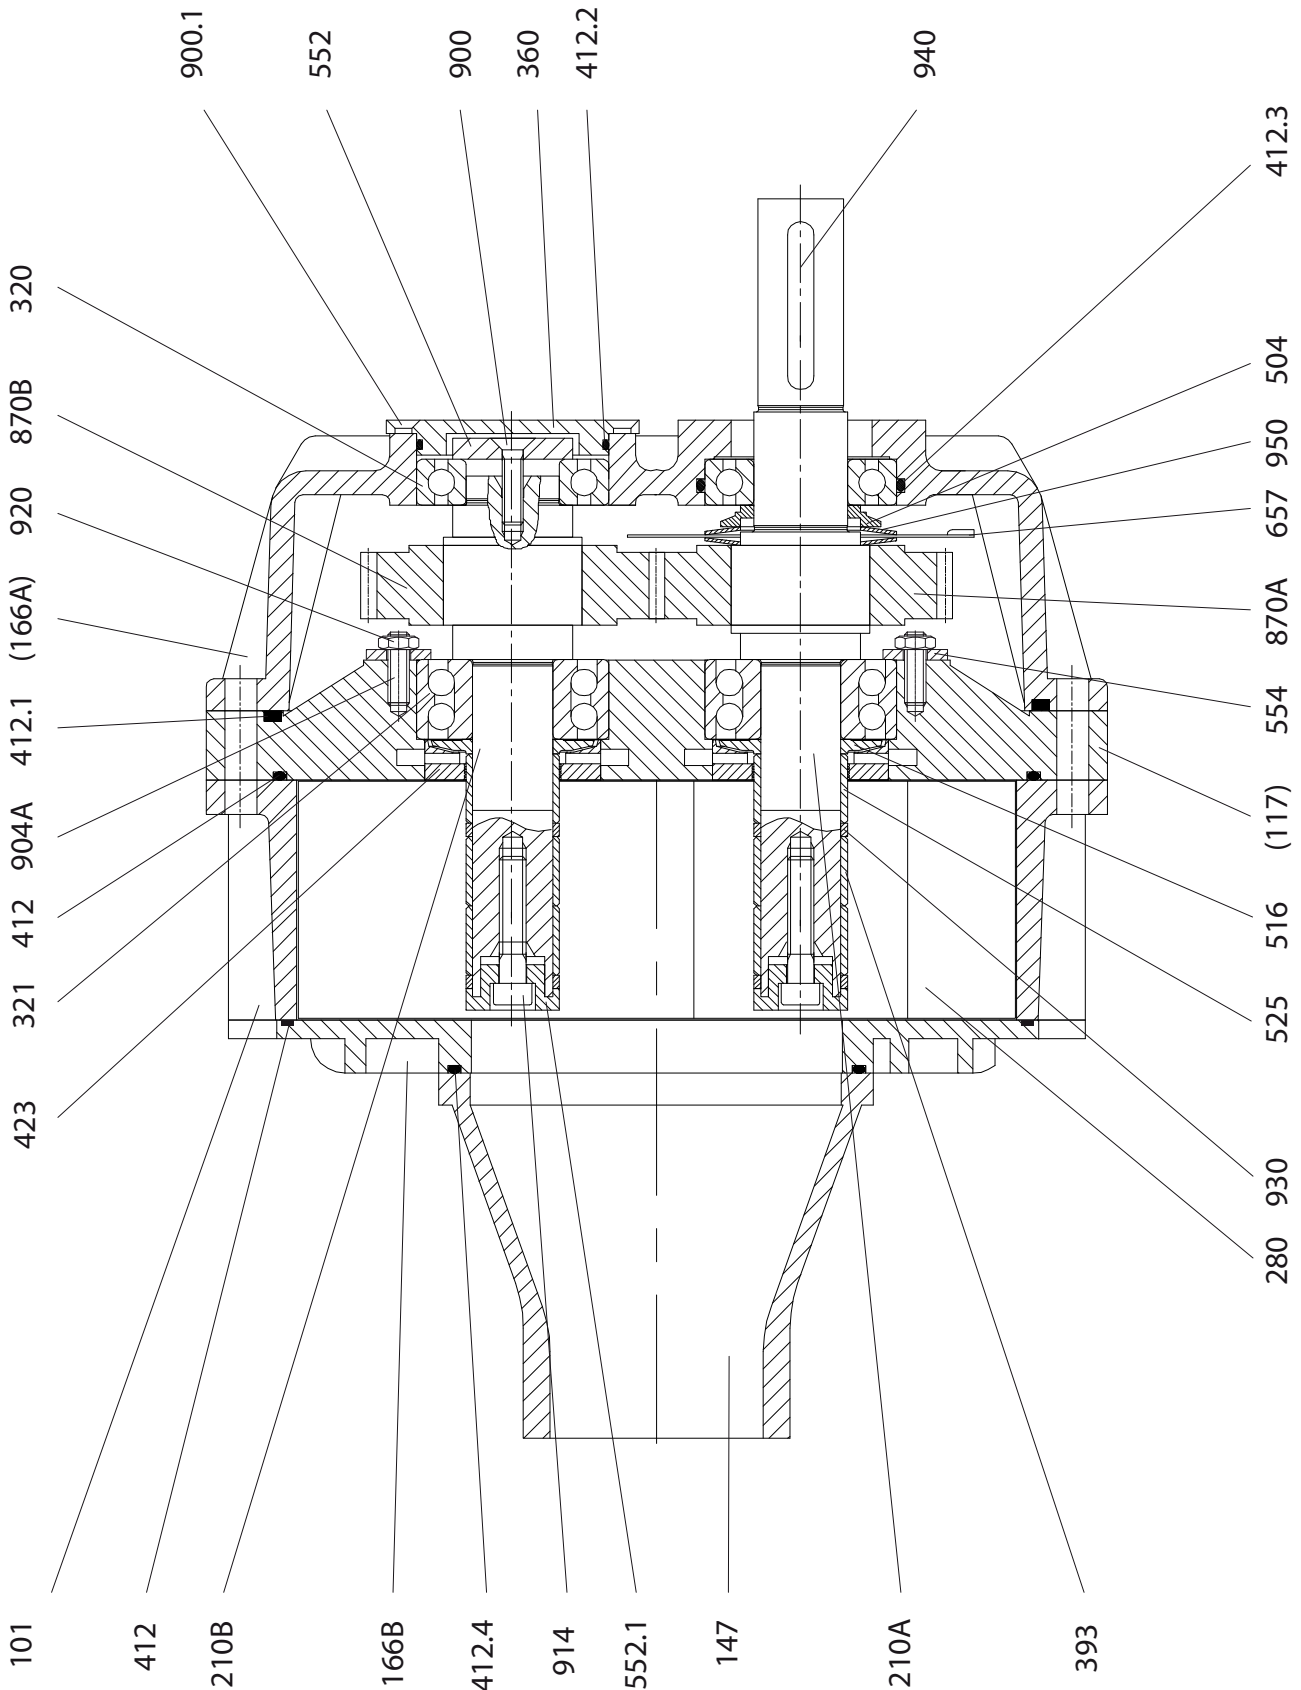

**DEPRESSORE 73-103**  
**Exhauster 73-103**

**TRAVAINI**  
**PUMPS USA**

Liquid Ring & Rotary Vane Vacuum Pumps and Systems

200 Newsome Drive  
Yorktown, VA 23693  
1-800-535-4243  
www.Travaini.com

(117+166A) fornibili solo combinati / (117+166A) supplied as one component