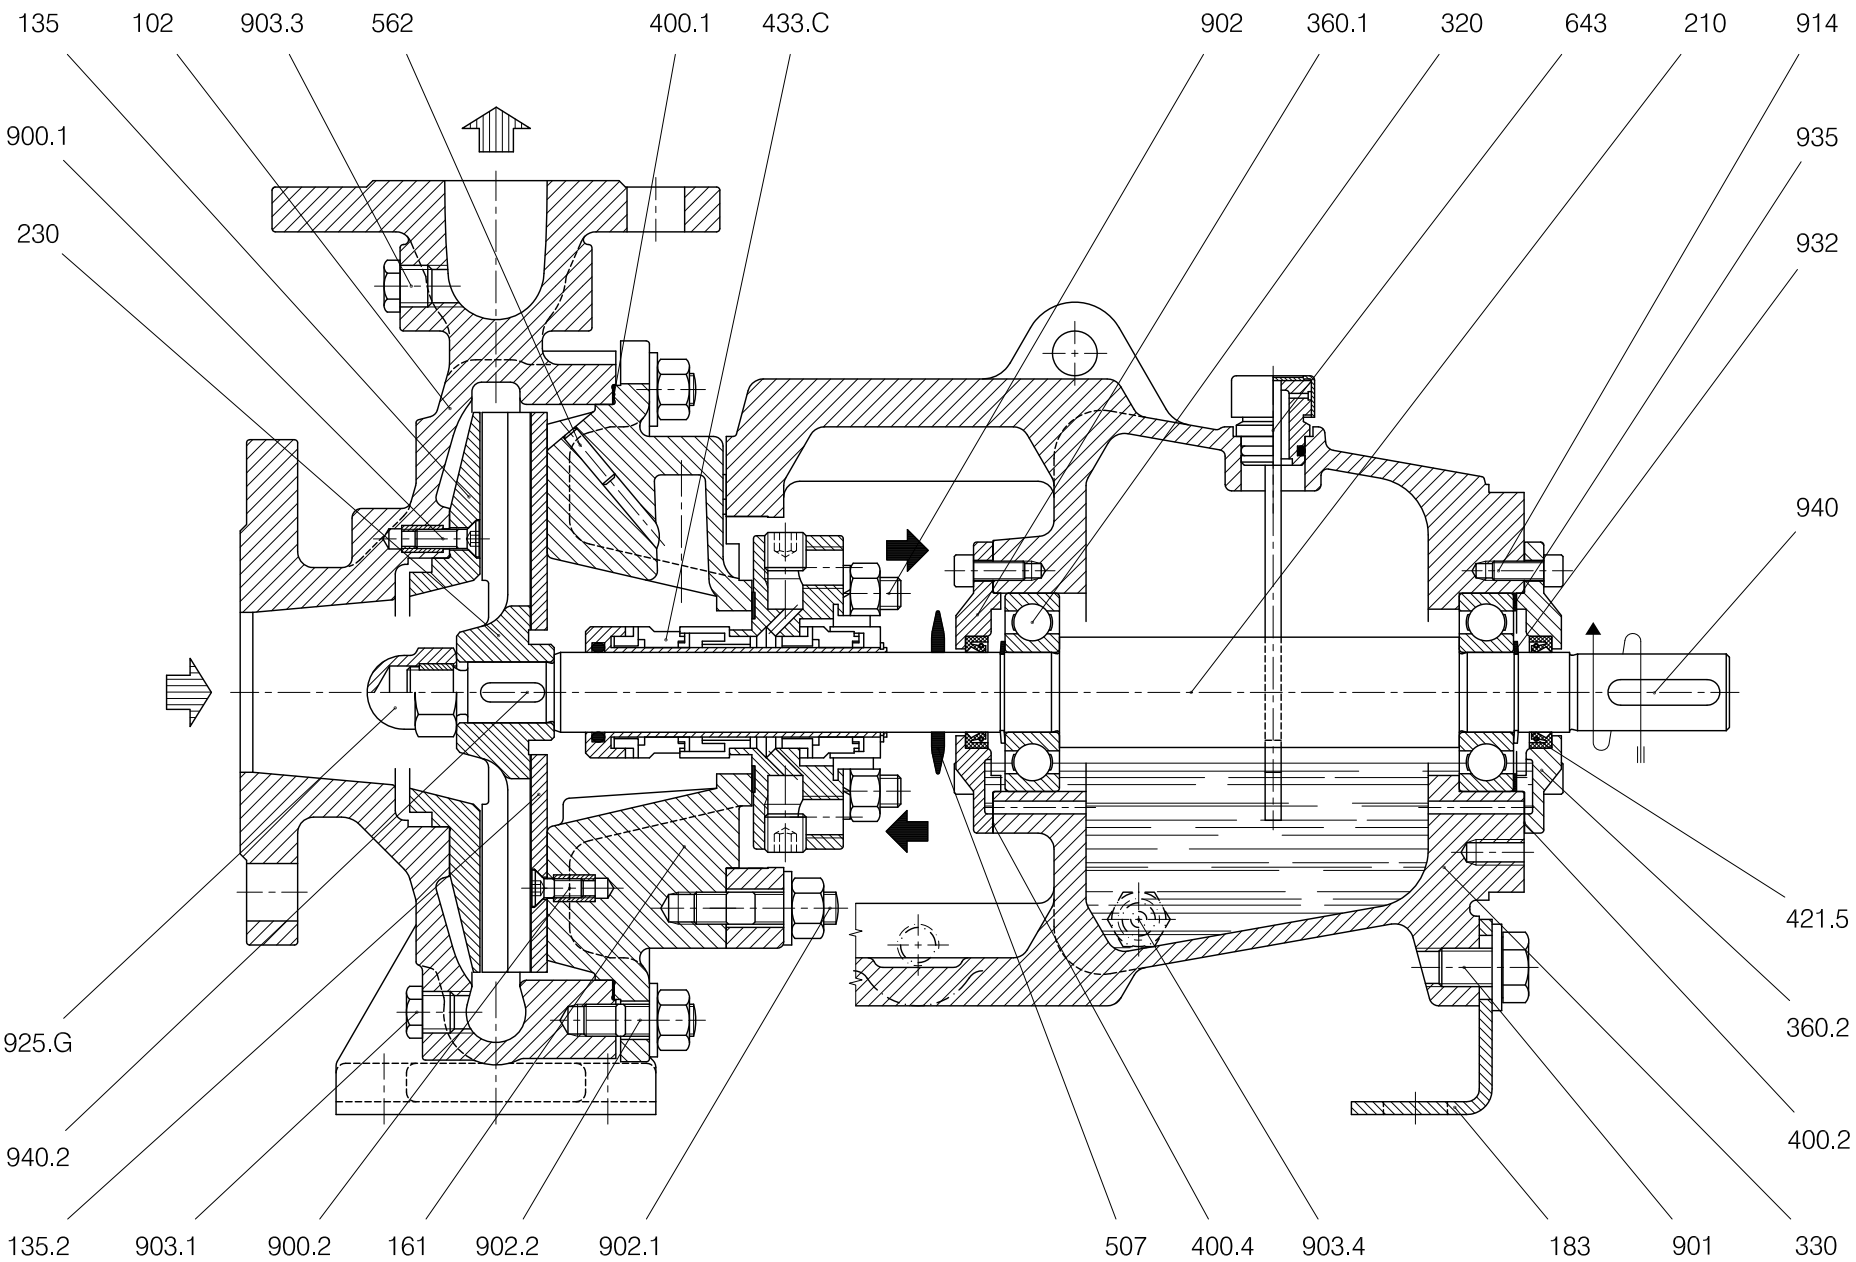

TCA /1-C gr.1 e 2

**TRAVAINI
 PUMPS USA**

Liquid Ring & Rotary Vane Vacuum Pumps and Systems

200 Newsome Drive
 Yorktown, VA 23693
 1-800-535-4243
 www.Travaini.com

TCA /1-R gr.1 e 2

**TRAVALINI
PUMPS USA**
Liquid Ring & Rotary Vane Pumps and Systems

SOSTITUISCe - Replaces: 3801-02.1L1.310.01.1
N°: 3801-02.1L1.310.02.1

TCA0016